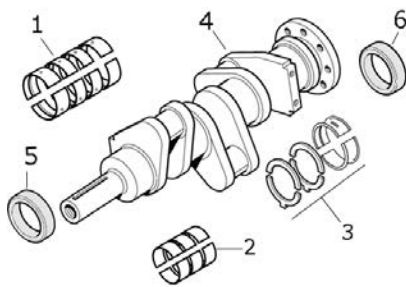

Ford	Engine No.	Cylinder			Piston			
	444	Cyl.	Bore mm	Length mm	Pin Ø mm	Length mm	No. of Rings	
		4	111.76	208.53	38.1	110.89	4	Unhoned, Semi Finished Liner
Applications: 6610, 6710								

Description	Notes	OEM Ref:
Ford 6610 (6710 01/1981 - 07/1987)		
1 Piston, Ring & Liner Kit		- S.65890
2 Liner		83912946 D7NN6055A S.65827
3 Piston (Al-Fin Ring)		83928178 E0NN6108AA S.65821
4 Piston Ring Set		83917468 DJPN6149W S.65997
Ford 6610 (6710 08/1987 - 12/1993)		
1		
2 Liner		83912946 D7NN6055A S.65827
3 Piston (Al-Fin Ring)		83960625 E7NN6108FA S.66601
4 Piston Ring Set		83917468 DJPN6149W S.65997
1 Head Gasket Set	0.067" Thickness	83977023, 87800517, CFPN6008C S.65297
2 Bottom Gasket Set		81813951 CFPN6A008C S.65300
8 Rocker Cover Gasket		81817049 C7NN6584C S.65764
Ford (6610 >09/1989, 6710>1985)		
9 Head Gasket	Supercedes S.65304	83977023 F1NN6051BA S.65847
10 Sump Gasket	Supercedes S.66456	87802061 S.66368

1	Conrod	Ø36mm Pin, Early Type	C7NN6200A S.66043
2	Small End Bush		81803972 C5NE6207A S.65237
3	Conrod Bolt		83990584 C5NE6214A S.65979
4	Con Rod Nut		83956276 35827952 38527952 S.65978