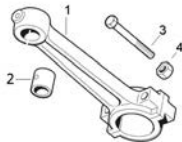

John Deere	Engine No.	Cylinder			Piston			
	4.239T	Cyl.	Bore mm	Length mm	Pin Ø mm	Length mm	No. of Rings	Type
		4	106.5	196.93	41.27	111.97	3	-

Applications: 2140, 2650, 2850, 2755

	Description	Notes	OEM Ref:	
1	Piston, Ring & Liner Kit		S-RE33115	S.58846
2	Liner		S-R80724	S.72169
3	Piston (Al-Fin Ring)	With "B" type Piston	S-RE19278	S.58842
4	Piston Ring Set		RE507852	S.72162
5	Liner Seal		S-AR65507	S.72172
6	Head Gasket Set		S-RE38851	S.72149
7	Bottom Gasket Set	Less Seals	RE501579	S.58849
8	Rocker Cover Gasket	Composite/Rubber, 8 bolt holes	S-R73521	S.58837
9	Head Gasket		S-R125863	S.72133
10	Sump Gasket		S-R97342	S.58860

	Main Bearings Pair (Std.)		RE27352	S.20801
1	Main Bearings Pair +0.010"		RE27353	S.20802
	Main Bearings Pair +0.020"		RE27360	S.20803
	Main Bearings Pair +0.030"		RE27368	S.20840
	Conrod Bearings Pair (Std.)		S-RE27348	S.72107
2	Conrod Bearings Pair +0.010"		S-RE27349	S.72108
	Conrod Bearings Pair +0.020"		S-RE27358	S.72109
	Conrod Bearings Pair +0.030"		S-RE27364	S.72110
	Flange Bearings Pair (Std.)		T21139	S.20941
	Flange Bearings Pair +0.010"		AR97653, AT21132	S.20942
3	Flange Bearings Pair +0.020"		AR97654, AT21134, RE521350	S.20943
	Flange Bearings Pair +0.030"		AR97654, AT21134, RE521350	S.20944
4	Crankshaft		S-AT18030	S.60785
	Crankshaft	60mm Nose	S-R121018 S-R81959 S-RE20585	S.315001
5	Oil Seal	59 x 76.5 x 10mm	S-AR67942	S.72103
6	Oil Seal	118 x 146.1 x 12.7mm	S-RE44574	S.72204

1				
2	Small End Bush	41mm Piston pin	S-R57451	S.72176
3	Conrod Bolt	59mm	S-R80033	S.72181
4				

1	Rocker Arm		S-RE31973	S.72097
	Rocker Arm Shaft		R54987	S.31784
2	Valve Collet		T20070, T20077	S.31606
3	Valve Retainer		RE11410	S.31607
4	Valve Cap		S-T20129	S.72098
5	Valve Stem Seal	Inlet	R73064	S.31608
	Valve Stem Seal	Exhaust	R51734	S.31609
6				
7	Valve Tappet	Camshaft follower	T20073	S.31610
8	Valve Spring		S-R26125	S.72125
9				
10	Inlet Valve	30°	S-R89219	S.72127
	Exhaust Valve		S-R79624	S.72122
11				
12				