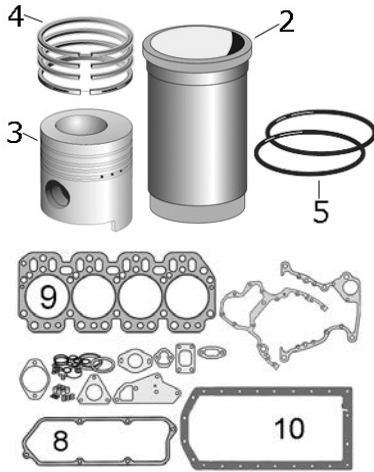

John Deere	Engine No.	Cylinder			Piston			
	4.239T	Cyl.	Bore mm	Length mm	Pin Ø mm	Length mm	No. of Rings	Type
		4	106.5	196.93	41.27	111.97	3	-

Applications: 2140, 2650, 2850, 2755

	Description	Notes	OEM Ref:	
1	Piston, Ring & Liner Kit		S-RE33115	S.58846
2	Liner		S-R80724	S.72169
3	Piston (Al-Fin Ring)	With "B" type Piston	S-RE19278	S.58842
4	Piston Ring Set		RE507852	S.72162
5	Liner Seal		S-AR65507	S.72172
6	Head Gasket Set		S-RE38851	S.72149
7	Bottom Gasket Set	Less Seals	RE501579	S.58849
8	Rocker Cover Gasket	Composite/Rubber, 8 bolt holes	S-R73521	S.58837
9	Head Gasket		S-R125863	S.72133
10	Sump Gasket		S-R97342	S.58860

	Main Bearings Pair (Std.)		RE27352	S.20801
1	Main Bearings Pair +0.010"		RE27353	S.20802
	Main Bearings Pair +0.020"		RE27360	S.20803
	Main Bearings Pair +0.030"		RE27368	S.20840
	Conrod Bearings Pair (Std.)		S-RE27348	S.72107
2	Conrod Bearings Pair +0.010"		S-RE27349	S.72108
	Conrod Bearings Pair +0.020"		S-RE27358	S.72109
	Conrod Bearings Pair +0.030"		S-RE27364	S.72110
	Flange Bearings Pair (Std.)		T21139	S.20941
	Flange Bearings Pair +0.010"		AR97653, AT21132	S.20942
3	Flange Bearings Pair +0.020"		AR97654, AT21134, RE521350	S.20943
	Flange Bearings Pair +0.030"		AR97654, AT21134, RE521350	S.20944
4	Crankshaft		S-AT18030	S.60785
	Crankshaft	60mm Nose	S-R121018 S-R81959 S-RE20585	S.315001
5	Oil Seal	59 x 76.5 x 10mm	S-AR67942	S.72103
6	Oil Seal	118 x 146.1 x 12.7mm	S-RE44574	S.72204

1				
2	Small End Bush	41mm Piston pin	S-R57451	S.72176
3	Conrod Bolt	59mm	S-R80033	S.72181
4				

1	Rocker Arm		S-RE31973	S.72097
	Rocker Arm Shaft		R54987	S.31784
2	Valve Collet		T20070, T20077	S.31606
3	Valve Retainer		RE11410	S.31607
4	Valve Cap		S-T20129	S.72098
5	Valve Stem Seal	Inlet	R73064	S.31608
	Valve Stem Seal	Exhaust	R51734	S.31609
6				
7	Valve Tappet	Camshaft follower	T20073	S.31610
8	Valve Spring		S-R26125	S.72125
9				
10	Inlet Valve	30°	S-R89219	S.72127
	Exhaust Valve		S-R79624	S.72122
11				
12				