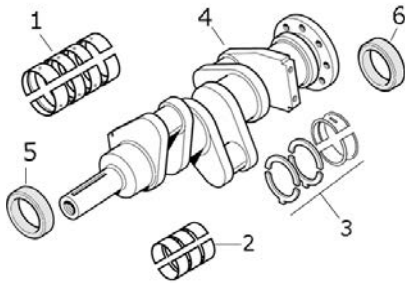

John Deere	Engine No.	Cylinder			Piston			
	4.239T	Cyl.	Bore mm	Length mm	Pin Ø mm	Length mm	No. of Rings	Type
		4	106.5	196.93	41.27	111.97	3	-

Applications: 2140, 2650, 2850, 2755

	Description	Notes	OEM Ref:	
1	Piston, Ring & Liner Kit		S-RE33115	S.58846
2	Liner		S-R80724	S.72169
3	Piston (Al-Fin Ring)	With "B" type Piston	S-RE19278	S.58842
4	Piston Ring Set		RE507852	S.72162
5	Liner Seal		S-AR65507	S.72172
6	Head Gasket Set		S-RE38851	S.72149
7	Bottom Gasket Set	Less Seals	RE501579	S.58849
8	Rocker Cover Gasket	Composite/Rubber, 8 bolt holes	S-R73521	S.58837
9	Head Gasket		S-R125863	S.72133
10	Sump Gasket		S-R97342	S.58860

	Main Bearings Pair (Std.)		RE27352	S.20801
1	Main Bearings Pair +0.010"		RE27353	S.20802
	Main Bearings Pair +0.020"		RE27360	S.20803
	Main Bearings Pair +0.030"		RE27368	S.20840
	Conrod Bearings Pair (Std.)		S-RE27348	S.72107
2	Conrod Bearings Pair +0.010"		S-RE27349	S.72108
	Conrod Bearings Pair +0.020"		S-RE27358	S.72109
	Conrod Bearings Pair +0.030"		S-RE27364	S.72110
	Flange Bearings Pair (Std.)		T21139	S.20941
	Flange Bearings Pair +0.010"		AR97653, AT21132	S.20942
3	Flange Bearings Pair +0.020"		AR97654, AT21134, RE521350	S.20943
	Flange Bearings Pair +0.030"		AR97654, AT21134, RE521350	S.20944
4	Crankshaft		S-AT18030	S.60785
	Crankshaft	60mm Nose	S-R121018 S-R81959 S-RE20585	S.315001
5	Oil Seal	59 x 76.5 x 10mm	S-AR67942	S.72103
6	Oil Seal	118 x 146.1 x 12.7mm	S-RE44574	S.72204

1				
2	Small End Bush	41mm Piston pin	S-R57451	S.72176
3	Conrod Bolt	59mm	S-R80033	S.72181
4				

1	Rocker Arm		S-RE31973	S.72097
	Rocker Arm Shaft		R54987	S.31784
2	Valve Collet		T20070, T20077	S.31606
3	Valve Retainer		RE11410	S.31607
4	Valve Cap		S-T20129	S.72098
5	Valve Stem Seal	Inlet	R73064	S.31608
	Valve Stem Seal	Exhaust	R51734	S.31609
6				
7	Valve Tappet	Camshaft follower	T20073	S.31610
8	Valve Spring		S-R26125	S.72125
9				
10	Inlet Valve	30°	S-R89219	S.72127
	Exhaust Valve		S-R79624	S.72122
11				
12				