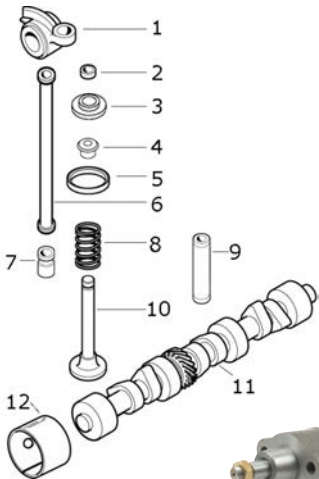

John Deere	Engine No.	Cylinder			Piston			
	4.239T	Cyl.	Bore mm	Length mm	Pin Ø mm	Length mm	No. of Rings	Type
		4	106.5	196.93	41.27	111.97	3	-

Applications: 2140, 2650, 2850, 2755

	Description	Notes	OEM Ref:	
1	Piston, Ring & Liner Kit		S-RE33115	S.58846
2	Liner		S-R80724	S.72169
3	Piston (Al-Fin Ring)	With "B" type Piston	S-RE19278	S.58842
4	Piston Ring Set		RE507852	S.72162
5	Liner Seal		S-AR65507	S.72172
6	Head Gasket Set		S-RE38851	S.72149
7	Bottom Gasket Set	Less Seals	RE501579	S.58849
8	Rocker Cover Gasket	Composite/Rubber, 8 bolt holes	S-R73521	S.58837
9	Head Gasket		S-R125863	S.72133
10	Sump Gasket		S-R97342	S.58860

	Main Bearings Pair (Std.)		RE27352	S.20801
1	Main Bearings Pair +0.010"		RE27353	S.20802
	Main Bearings Pair +0.020"		RE27360	S.20803
	Main Bearings Pair +0.030"		RE27368	S.20840
	Conrod Bearings Pair (Std.)		S-RE27348	S.72107
2	Conrod Bearings Pair +0.010"		S-RE27349	S.72108
	Conrod Bearings Pair +0.020"		S-RE27358	S.72109
	Conrod Bearings Pair +0.030"		S-RE27364	S.72110
	Flange Bearings Pair (Std.)		T21139	S.20941
	Flange Bearings Pair +0.010"		AR97653, AT21132	S.20942
3	Flange Bearings Pair +0.020"		AR97654, AT21134, RE521350	S.20943
	Flange Bearings Pair +0.030"		AR97654, AT21134, RE521350	S.20944
4	Crankshaft		S-AT18030	S.60785
	Crankshaft	60mm Nose	S-R121018 S-R81959 S-RE20585	S.315001
5	Oil Seal	59 x 76.5 x 10mm	S-AR67942	S.72103
6	Oil Seal	118 x 146.1 x 12.7mm	S-RE44574	S.72204

1				
2	Small End Bush	41mm Piston pin	S-R57451	S.72176
3	Conrod Bolt	59mm	S-R80033	S.72181
4				

1	Rocker Arm		S-RE31973	S.72097
	Rocker Arm Shaft		R54987	S.31784
2	Valve Collet		T20070, T20077	S.31606
3	Valve Retainer		RE11410	S.31607
4	Valve Cap		S-T20129	S.72098
5	Valve Stem Seal	Inlet	R73064	S.31608
	Valve Stem Seal	Exhaust	R51734	S.31609
6				
7	Valve Tappet	Camshaft follower	T20073	S.31610
8	Valve Spring		S-R26125	S.72125
9				
10	Inlet Valve	30°	S-R89219	S.72127
	Exhaust Valve		S-R79624	S.72122
11				
12				