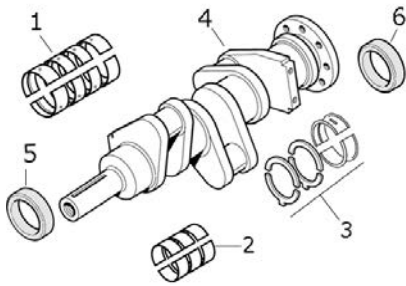

John Deere	Engine No.	Cylinder			Piston			
	6.359T	Cyl.	Bore mm	Length mm	Pin Ø mm	Length mm	No. of Rings	Type
		6	106.5	196.93	41.27	111.97	3	-

Applications: 3650, 4040 (4040 with 6.404D engine)

Description	Notes	OEM Ref:	
1	Piston, Ring & Liner Kit	S-RE33115	S.58846
2	Liner	S-R80724	S.72169
3	Piston (Al-Fin Ring)	S-RE19278	S.58842
4	Piston Ring Set	RE507852 RE48818	S.72162
5	Liner Seal	S-AR65507	S.72172
6	Head Gasket Set	S-RE38852	S.72152
7	Complete Gasket Set	RE38858	S.31690
8	Rocker Cover Gasket	Composite/Rubber	S-R75728 S.58838
9	Head Gasket	S-R92426	S.72134
10	Sump Gasket	S-R97344	S.58861

	Main Bearings Pair (Std.)	RE27352	S.20801
1	Main Bearings Pair +0.010"	RE27353	S.20802
	Main Bearings Pair +0.020"	RE27360	S.20803
	Main Bearings Pair +0.030"	RE27368	S.20804
	Conrod Bearings Pair (Std.)	S-RE27348	S.72107
2	Conrod Bearings Pair +0.010"	S-RE27349	S.72108
	Conrod Bearings Pair +0.020"	S-RE27358	S.72109
	Conrod Bearings Pair +0.030"	S-RE27364	S.72110
	Flange Bearings Pair (Std.)	T21139	S.20941
	Flange Bearings Pair +0.010"	AR97653, AT21132	S.20942
3	Flange Bearings Pair +0.020"	AR97654, AT21134, RE521350	S.20943
	Flange Bearings Pair +0.030"	AR97654, AT21134, RE521350	S.20944
4	Crankshaft	S-AT22562	S.72101
5	Oil Seal	59 x 76.5 x 10mm	S-AR67942 S.72103
6	Oil Seal	118 x 146.1 x 12.7mm	S-RE44574 S.72204

1			
2	Small End Bush	41mm Piston pin	S-R57451 S.72176
3	Conrod Bolt	59mm	S-R80033 S.72181
4			

1	Rocker Arm	S-RE31973	S.72097
	Rocker Arm Shaft	RE54986	S.31691
2	Valve Collet	T20070, T20077	S.31606
3	Valve Retainer	RE11410	S.31607
4	Valve Cap	S-T20129	S.72098
5	Valve Stem Seal	Inlet	R73064 S.31608
	Valve Stem Seal	Exhaust	R51734 S.31609
6			
7	Valve Tappet	Camshaft follower	T20073 S.31610
8	Valve Spring		S-R26125 S.72125
9			
10	Inlet Valve	30°	S-R89219 S.72127
	Exhaust Valve		S-R79624 S.72122
11			
12			