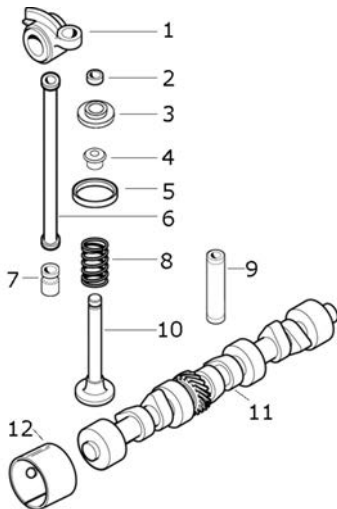

John Deere	Engine No.	Cylinder			Piston			
	6.359T	Cyl.	Bore mm	Length mm	Pin Ø mm	Length mm	No. of Rings	Type
		6	106.5	196.93	41.27	111.97	3	-

Applications: 3650, 4040 (4040 with 6.404D engine)

Description	Notes	OEM Ref:	
1	Piston, Ring & Liner Kit	S-RE33115	S.58846
2	Liner	S-R80724	S.72169
3	Piston (Al-Fin Ring)	S-RE19278	S.58842
4	Piston Ring Set	RE507852 RE48818	S.72162
5	Liner Seal	S-AR65507	S.72172
6	Head Gasket Set	S-RE38852	S.72152
7	Complete Gasket Set	RE38858	S.31690
8	Rocker Cover Gasket	Composite/Rubber	S-R75728 S.58838
9	Head Gasket	S-R92426	S.72134
10	Sump Gasket	S-R97344	S.58861

	Main Bearings Pair (Std.)	RE27352	S.20801
1	Main Bearings Pair +0.010"	RE27353	S.20802
	Main Bearings Pair +0.020"	RE27360	S.20803
	Main Bearings Pair +0.030"	RE27368	S.20804
	Conrod Bearings Pair (Std.)	S-RE27348	S.72107
2	Conrod Bearings Pair +0.010"	S-RE27349	S.72108
	Conrod Bearings Pair +0.020"	S-RE27358	S.72109
	Conrod Bearings Pair +0.030"	S-RE27364	S.72110
	Flange Bearings Pair (Std.)	T21139	S.20941
	Flange Bearings Pair +0.010"	AR97653, AT21132	S.20942
3	Flange Bearings Pair +0.020"	AR97654, AT21134, RE521350	S.20943
	Flange Bearings Pair +0.030"	AR97654, AT21134, RE521350	S.20944
4	Crankshaft	S-AT22562	S.72101
5	Oil Seal	59 x 76.5 x 10mm	S-AR67942 S.72103
6	Oil Seal	118 x 146.1 x 12.7mm	S-RE44574 S.72204

1			
2	Small End Bush	41mm Piston pin	S-R57451 S.72176
3	Conrod Bolt	59mm	S-R80033 S.72181
4			

1	Rocker Arm	S-RE31973	S.72097
	Rocker Arm Shaft	RE54986	S.31691
2	Valve Collet	T20070, T20077	S.31606
3	Valve Retainer	RE11410	S.31607
4	Valve Cap	S-T20129	S.72098
5	Valve Stem Seal	Inlet	R73064 S.31608
	Valve Stem Seal	Exhaust	R51734 S.31609
6			
7	Valve Tappet	Camshaft follower	T20073 S.31610
8	Valve Spring		S-R26125 S.72125
9			
10	Inlet Valve	30°	S-R89219 S.72127
	Exhaust Valve		S-R79624 S.72122
11			
12			

13	Engine Oil Pump	Less Strainer	S-RE35685 S.60037
----	-----------------	---------------	--------------------------