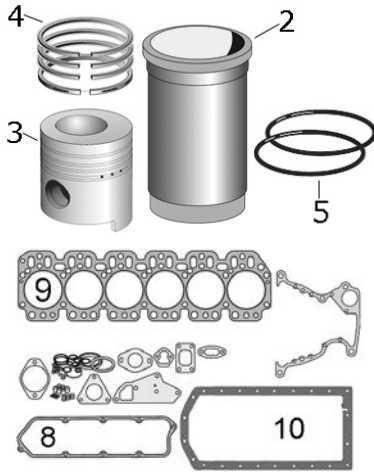

John Deere	Engine No.	Cylinder			Piston			
	6.359T	Cyl.	Bore mm	Length mm	Pin Ø mm	Length mm	No. of Rings	Type
		6	106.5	196.93	41.27	111.97	3	-

Applications: 3650, 4040 (4040 with 6.404D engine)

Description	Notes	OEM Ref:	
1	Piston, Ring & Liner Kit	S-RE33115	S.58846
2	Liner	S-R80724	S.72169
3	Piston (Al-Fin Ring)	S-RE19278	S.58842
4	Piston Ring Set	RE507852 RE48818	S.72162
5	Liner Seal	S-AR65507	S.72172
6	Head Gasket Set	S-RE38852	S.72152
7	Complete Gasket Set	RE38858	S.31690
8	Rocker Cover Gasket	Composite/Rubber	S-R75728 S.58838
9	Head Gasket	S-R92426	S.72134
10	Sump Gasket	S-R97344	S.58861

	Main Bearings Pair (Std.)	RE27352	S.20801
1	Main Bearings Pair +0.010"	RE27353	S.20802
	Main Bearings Pair +0.020"	RE27360	S.20803
	Main Bearings Pair +0.030"	RE27368	S.20804
	Conrod Bearings Pair (Std.)	S-RE27348	S.72107
2	Conrod Bearings Pair +0.010"	S-RE27349	S.72108
	Conrod Bearings Pair +0.020"	S-RE27358	S.72109
	Conrod Bearings Pair +0.030"	S-RE27364	S.72110
	Flange Bearings Pair (Std.)	T21139	S.20941
	Flange Bearings Pair +0.010"	AR97653, AT21132	S.20942
3	Flange Bearings Pair +0.020"	AR97654, AT21134, RE521350	S.20943
	Flange Bearings Pair +0.030"	AR97654, AT21134, RE521350	S.20944
4	Crankshaft	S-AT22562	S.72101
5	Oil Seal	59 x 76.5 x 10mm	S-AR67942 S.72103
6	Oil Seal	118 x 146.1 x 12.7mm	S-RE44574 S.72204

1			
2	Small End Bush	41mm Piston pin	S-R57451 S.72176
3	Conrod Bolt	59mm	S-R80033 S.72181
4			

1	Rocker Arm	S-RE31973	S.72097
	Rocker Arm Shaft	RE54986	S.31691
2	Valve Collet	T20070, T20077	S.31606
3	Valve Retainer	RE11410	S.31607
4	Valve Cap	S-T20129	S.72098
5	Valve Stem Seal	Inlet	R73064 S.31608
	Valve Stem Seal	Exhaust	R51734 S.31609
6			
7	Valve Tappet	Camshaft follower	T20073 S.31610
8	Valve Spring		S-R26125 S.72125
9			
10	Inlet Valve	30°	S-R89219 S.72127
	Exhaust Valve		S-R79624 S.72122
11			
12			

13	Engine Oil Pump	Less Strainer	S-RE35685 S.60037
----	-----------------	---------------	--------------------------