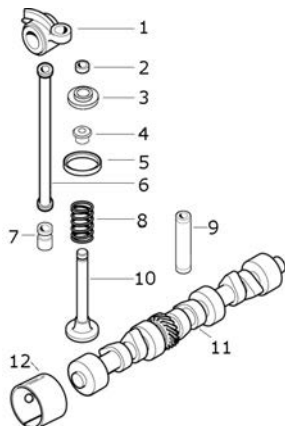

Fiat	Engine No.	Cylinder			Piston			
		Cyl.	Bore mm	Length mm	Pin Ø mm	Length mm	No. of Rings	Type
	8035.02	3	99.00	187.00	32/34	101.15	3	-

Applications: 446, 450, 466, 480, 500, 540

Description	Notes	OEM Ref:
1		
2 Liner		4653280 S.62033
3 Piston and Ring Set		79037500 S.62021
4 Piston Ring Set		1909172 S.62027
1		
2 Liner		4653280 S.62033
3 Piston and Ring Set		1908745 S.62019
4 Piston Ring Set		1930169 S.62028
6 Head Gasket Set		1909591 S.62077
7 Complete Gasket Set	100mm Liner, Less Seals, Supercedes S.62099 and Supercedes S.62076	1909590 S.62080
8 Rocker Cover Gasket		4783243 S.62127
9		
10 Sump Gasket		1940006 S.62113

	Main Bearings Pair (Std.)		1901803 S.62047
1	Main Bearings Pair +0.010"		1901804 S.62048
	Main Bearings Pair +0.020"		1901805 S.62453
	Conrod Bearings Pair (Std.)		1901609 S.62041
2	Conrod Bearings Pair +0.25mm		1901610 S.62042
	Conrod Bearings Pair +0.50mm		1901611 S.62450
	Thrust Bearings Set	Centre tab	1909996 S.62052
3	Thrust Bearings Set +0.25mm	Centre tab	1909997 S.58943
	Crankshaft	6 Holes	4653850 S.59055
	Crankshaft	7 Holes	4785106 S.58966
5	Oil Seal	65 x 42 x 10mm	98461684 40101331 S.62068
	Oil Seal	120 x 95 x 12mm	40000720 S.62071
6	Oil Seal	110 x 135 x 13mm	40002811 S.62070

1	Conrod	Ø32mm Pin	4637680 4775229 S.61994
1	Conrod	Ø34mm Pin	4679221 4796181 S.58940
2	Small End Bush	32mm Piston pin	4555699 S.62037
2	Small End Bush	34mm Piston pin	4754066 S.62039
3			
4			

1			
2	Valve Collet		14196670 S.59051
3			
4	Valve Stem Seal Kit	Pack of 6pcs	- S.57615
5			
6			
7			
8	Valve Spring		4689554 S.62065
9	Valve Guide	Inlet & exhaust	4802126 S.62062
10	Inlet Valve		4802200 S.62056
	Exhaust Valve		4673608 S.62059
11	Camshaft		4603298 S.62840
12	Camshaft Bush Set	3 Bushes	4603449 + 4603450 + 4603451 S.62121

13	Engine Oil Pump		4705827 S.62133
----	-----------------	--	------------------------