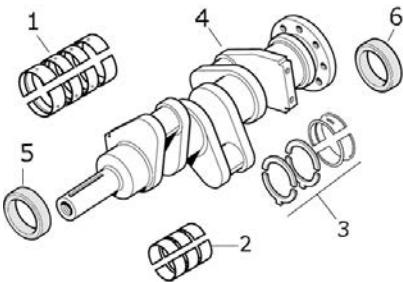

Fiat	Engine No.	Cylinder			Piston			
		Cyl.	Bore mm	Length mm	Pin Ø mm	Length mm	No. of Rings	Type
	8035.02	3	99.00	187.00	32/34	101.15	3	-

Applications: 446, 450, 466, 480, 500, 540

Description	Notes	OEM Ref:
1		
2 Liner		4653280 S.62033
3 Piston and Ring Set		79037500 S.62021
4 Piston Ring Set		1909172 S.62027
1		
2 Liner		4653280 S.62033
3 Piston and Ring Set		1908745 S.62019
4 Piston Ring Set		1930169 S.62028
6 Head Gasket Set		1909591 S.62077
7 Complete Gasket Set	100mm Liner, Less Seals, Supercedes S.62099 and Supercedes S.62076	1909590 S.62080
8 Rocker Cover Gasket		4783243 S.62127
9		
10 Sump Gasket		1940006 S.62113

	Main Bearings Pair (Std.)		1901803 S.62047
1	Main Bearings Pair +0.010"		1901804 S.62048
	Main Bearings Pair +0.020"		1901805 S.62453
	Conrod Bearings Pair (Std.)		1901609 S.62041
2	Conrod Bearings Pair +0.25mm		1901610 S.62042
	Conrod Bearings Pair +0.50mm		1901611 S.62450
	Thrust Bearings Set	Centre tab	1909996 S.62052
3	Thrust Bearings Set +0.25mm	Centre tab	1909997 S.58943
	Crankshaft	6 Holes	4653850 S.59055
	Crankshaft	7 Holes	4785106 S.58966
5	Oil Seal	65 x 42 x 10mm	98461684 40101331 S.62068
	Oil Seal	120 x 95 x 12mm	40000720 S.62071
6	Oil Seal	110 x 135 x 13mm	40002811 S.62070

1	Conrod	Ø32mm Pin	4637680 4775229 S.61994
1	Conrod	Ø34mm Pin	4679221 4796181 S.58940
2	Small End Bush	32mm Piston pin	4555699 S.62037
2	Small End Bush	34mm Piston pin	4754066 S.62039
3			
4			

1			
2	Valve Collet		14196670 S.59051
3			
4	Valve Stem Seal Kit	Pack of 6pcs	- S.57615
5			
6			
7			
8	Valve Spring		4689554 S.62065
9	Valve Guide	Inlet & exhaust	4802126 S.62062
10	Inlet Valve		4802200 S.62056
	Exhaust Valve		4673608 S.62059
11	Camshaft		4603298 S.62840
12	Camshaft Bush Set	3 Bushes	4603449 + 4603450 + 4603451 S.62121